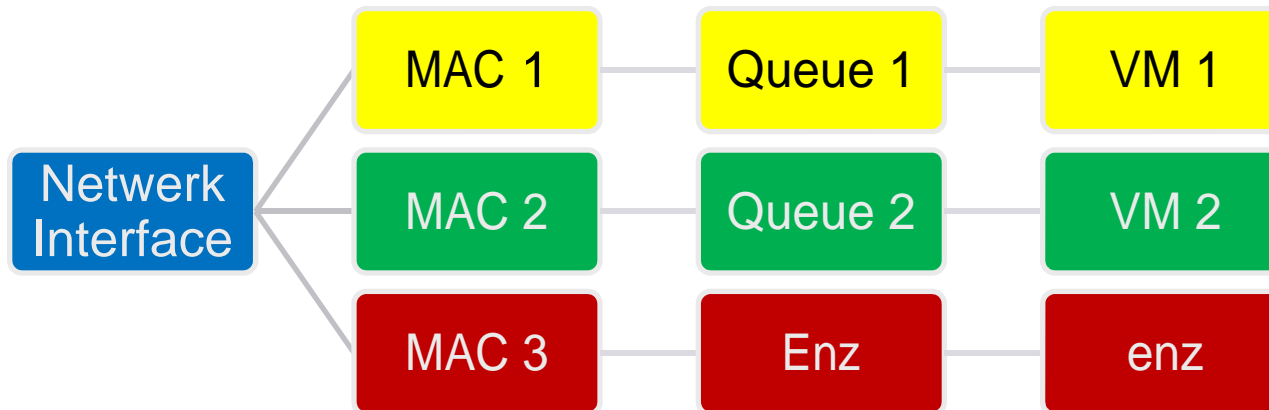

Enhanced networking support

- TCP/IP Offload
- Virtual Machine Queue (VMQ) Support
- Jumbo Frame Support

Enhanced networking support

- TCP/IP Offload

Enhanced networking support

- Virtual Machine Queue (VMQ) Support
 - NDIS 6.20
 - Netwerk verkeer direct naar Virtuele machines
 - Ondersteunt meerdere processoren

Enhanced networking support

- Virtual Machine Queue (VMQ) Support

Enhanced networking support

- Jumbo Frame Support