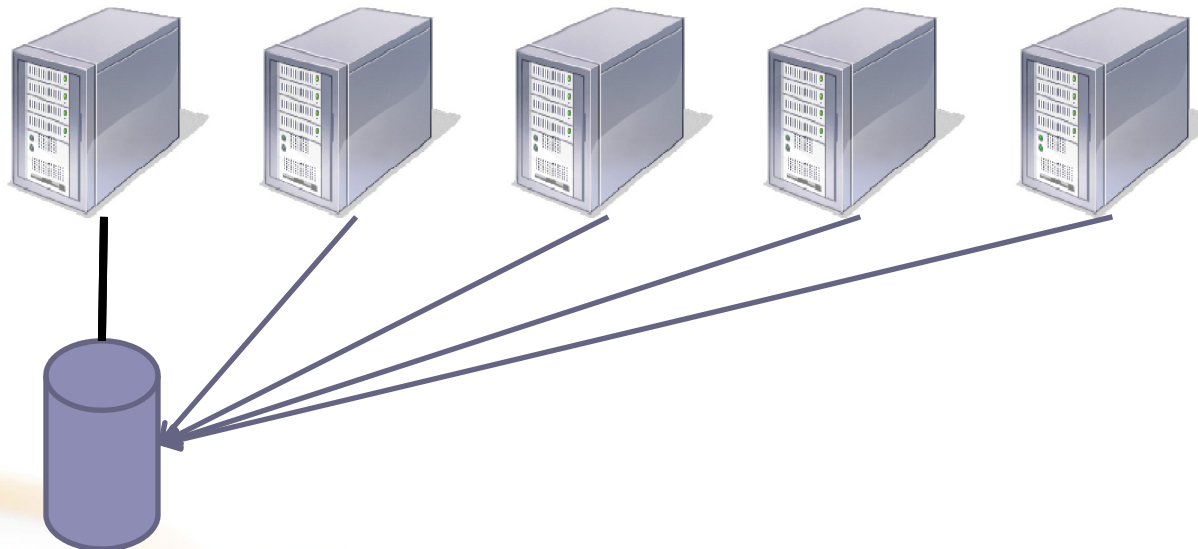

Live Migration

- Cluster Shared Volumes (Voorwaarde)
  - Alleen Hyper-V 2.0 heeft toegang
  - Admin mag NIKS er naar toe copieren
  - NTFS
  - Max 16 nodes
  - %SystemDrive% op alleen nodes gelijk
    - C:\ClusterStorage