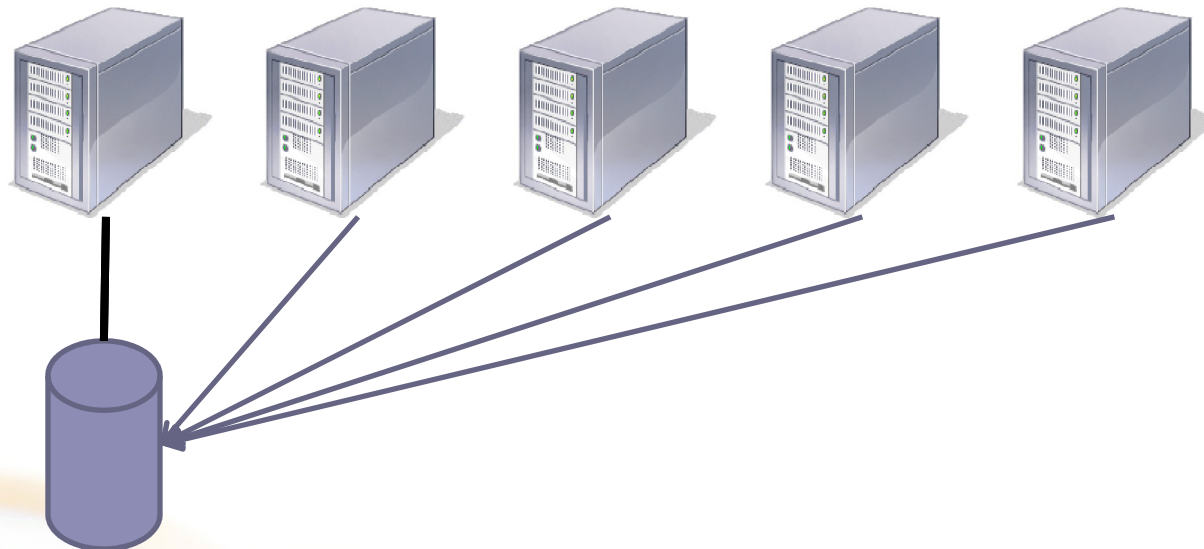

Enables movement of running virtual machines from one host to other host with minimal downtime

- Offline
- Unmounted
- Move
- Mounted
- Online

Live Migration

- Live Migration Hyper-v 2.0

Hyper-V live migration is integrated with Windows Server 2008 R2 Hyper-V and Microsoft Hyper-V Server 2008 R2. With it you can move running VMs from one Hyper-V physical host to another without any disruption of service or perceived downtime.

Live Migration

- Online
- Move memory
- Move VM + Delta memory
- Online

▪ Cluster Shared Volumes

Live Migration

- Cluster Shared Volumes (Wat is het)
 - 1 lun voor meerdere node
 - Alle node hebben lees- en schrijfrechten

Live Migration

- Cluster Shared Volumes (Hoe werkt het)
 - Coordinator node is eigenaar van de disk resource
 - Iedere node kan de CSV disk benaderen
 - Coordinator failover naar andere node zonder downtime