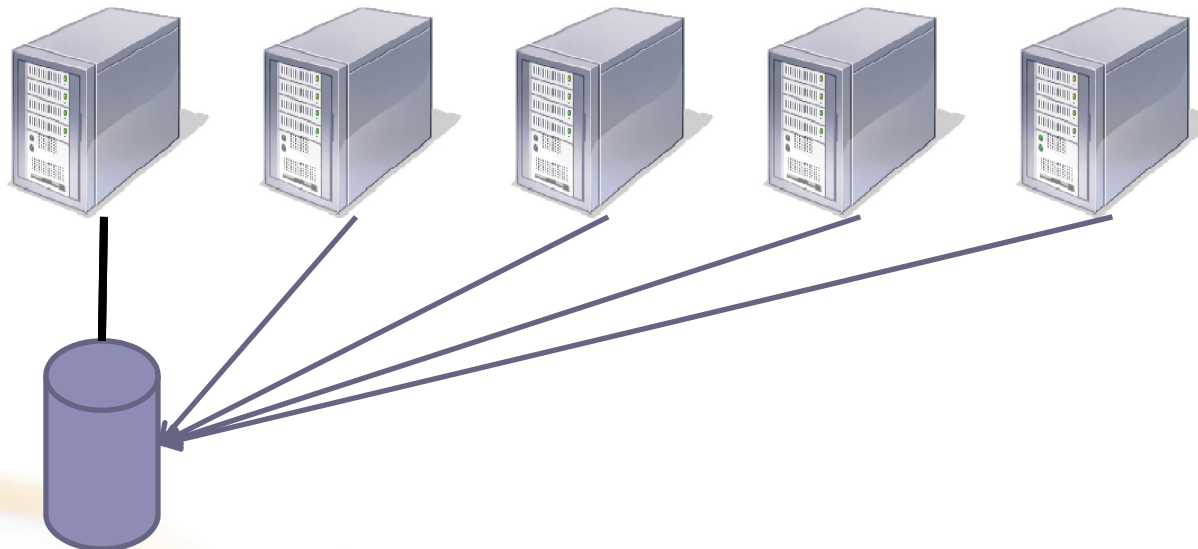

Live Migration

- Cluster Shared Volumes (Voordelen)
  - Alle VHD op 1 LUN → Minder storage verlies
  - Minder LUNs
  - Vereenvoudig beheer en configuratie