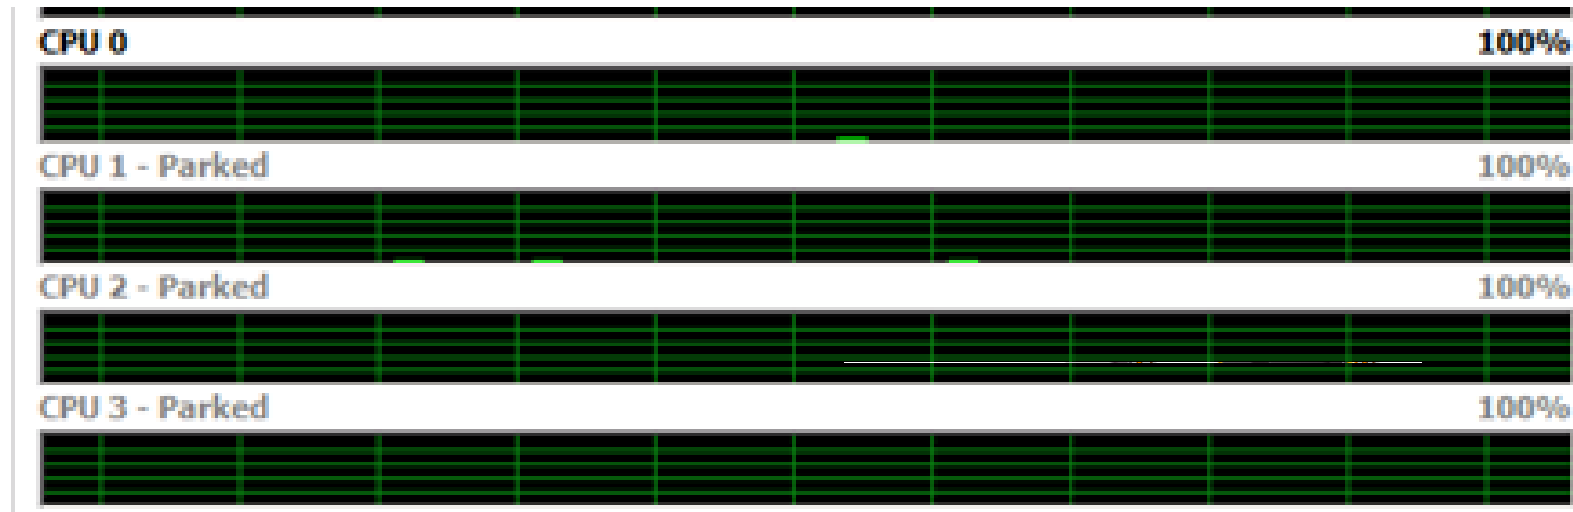

- <http://www.automatiseringgids.nl/>

Enhanced processor support

- CPU Core Parking

Enhanced processor support

- CPU Core Parking

Agenda

- Live migration
- Dynamic Virtual machine Storage
- Enhanced processor support
- Enhanced networking support