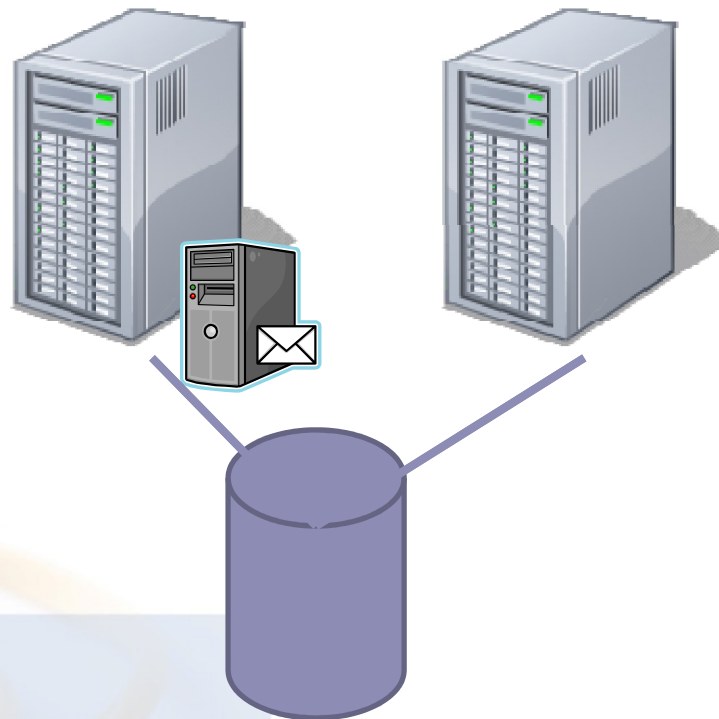

Hyper-V 2.0

Martijn Bellaard
mbe@pqr.nl

Eenvoud in ICT

Agenda

- Live migration
- Dynamic Virtual machine Storage
- Enhanced processor support
- Enhanced networking support

Live Migration

- Quick Migration Hyper-v 1.0

Enables movement of running virtual machines from one host to other host with minimal downtime

- Offline
- Unmounted
- Move
- Mounted
- Online

Live Migration

- Live Migration Hyper-v 2.0

Hyper-V live migration is integrated with Windows Server 2008 R2 Hyper-V and Microsoft Hyper-V Server 2008 R2. With it you can move running VMs from one Hyper-V physical host to another without any disruption of service or perceived downtime.