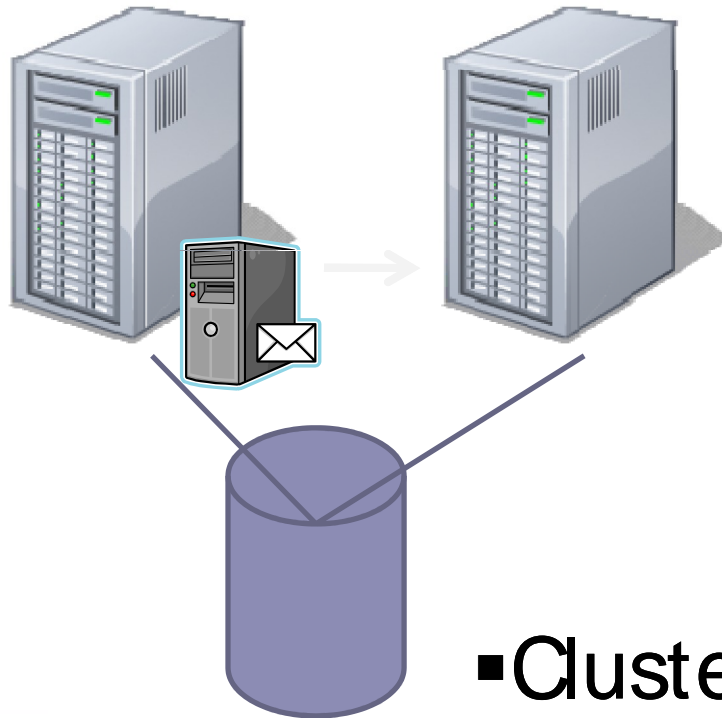

Enables movement of running virtual machines from one host to other host with minimal downtime

- Offline
- Unmounted
- Move
- Mounted
- Online

Live Migration

- Live Migration Hyper-v 2.0

Hyper-V live migration is integrated with Windows Server 2008 R2 Hyper-V and Microsoft Hyper-V Server 2008 R2. With it you can move running VMs from one Hyper-V physical host to another without any disruption of service or perceived downtime.

Live Migration

- Online
- Move memory
- Move VM + Delta memory
- Online

▪ Cluster Shared Volumes

Live Migration

- Cluster Shared Volumes (Wat is het)
 - 1 lun voor meerdere node
 - Alle node hebben lees- en schrijfrechten

Live Migration

- Cluster Shared Volumes (Hoe werkt het)
 - Coordinator node is eigenaar van de disk resource
 - Iedere node kan de CSV disk benaderen
 - Coordinator failover naar andere node zonder downtime