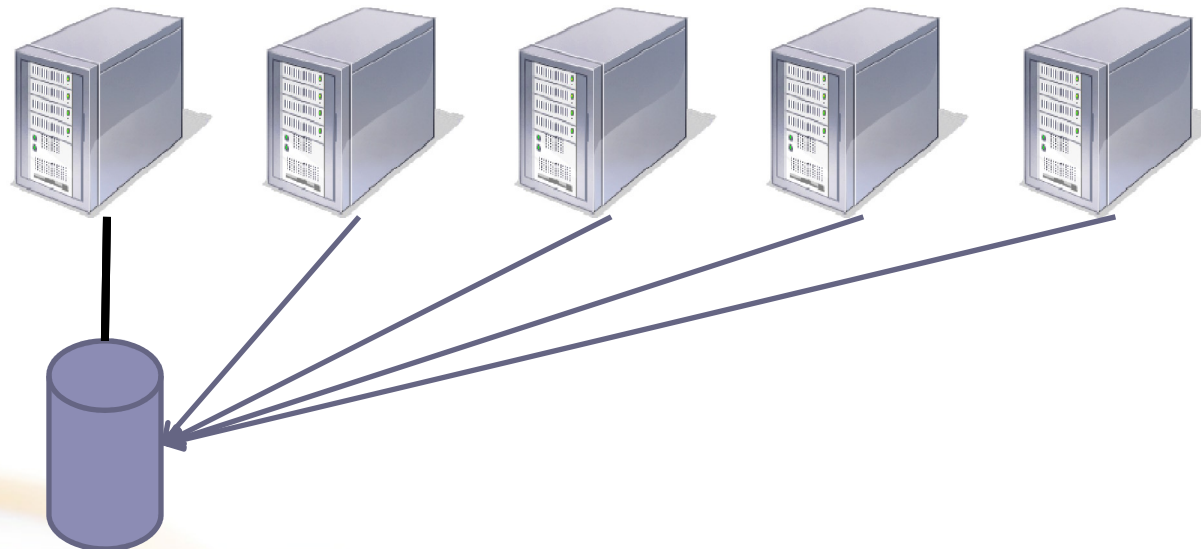

Enables movement of running virtual machines from one host to other host with minimal downtime

- Offline
- Unmounted
- Move
- Mounted
- Online

Live Migration

- Live Migration Hyper-v 2.0

Hyper-V live migration is integrated with Windows Server 2008 R2 Hyper-V and Microsoft Hyper-V Server 2008 R2. With it you can move running VMs from one Hyper-V physical host to another without any disruption of service or perceived downtime.

Live Migration

- Online
- Move memory
- Move VM + Delta memory
- Online

▪ Cluster Shared Volumes

Live Migration

- Cluster Shared Volumes (Wat is het)
 - 1 lun voor meerdere node
 - Alle node hebben lees- en schrijfrechten

Live Migration

- Cluster Shared Volumes (Hoe werkt het)
 - Coordinator node is eigenaar van de disk resource
 - Iedere node kan de CSV disk benaderen
 - Coordinator failover naar andere node zonder downtime